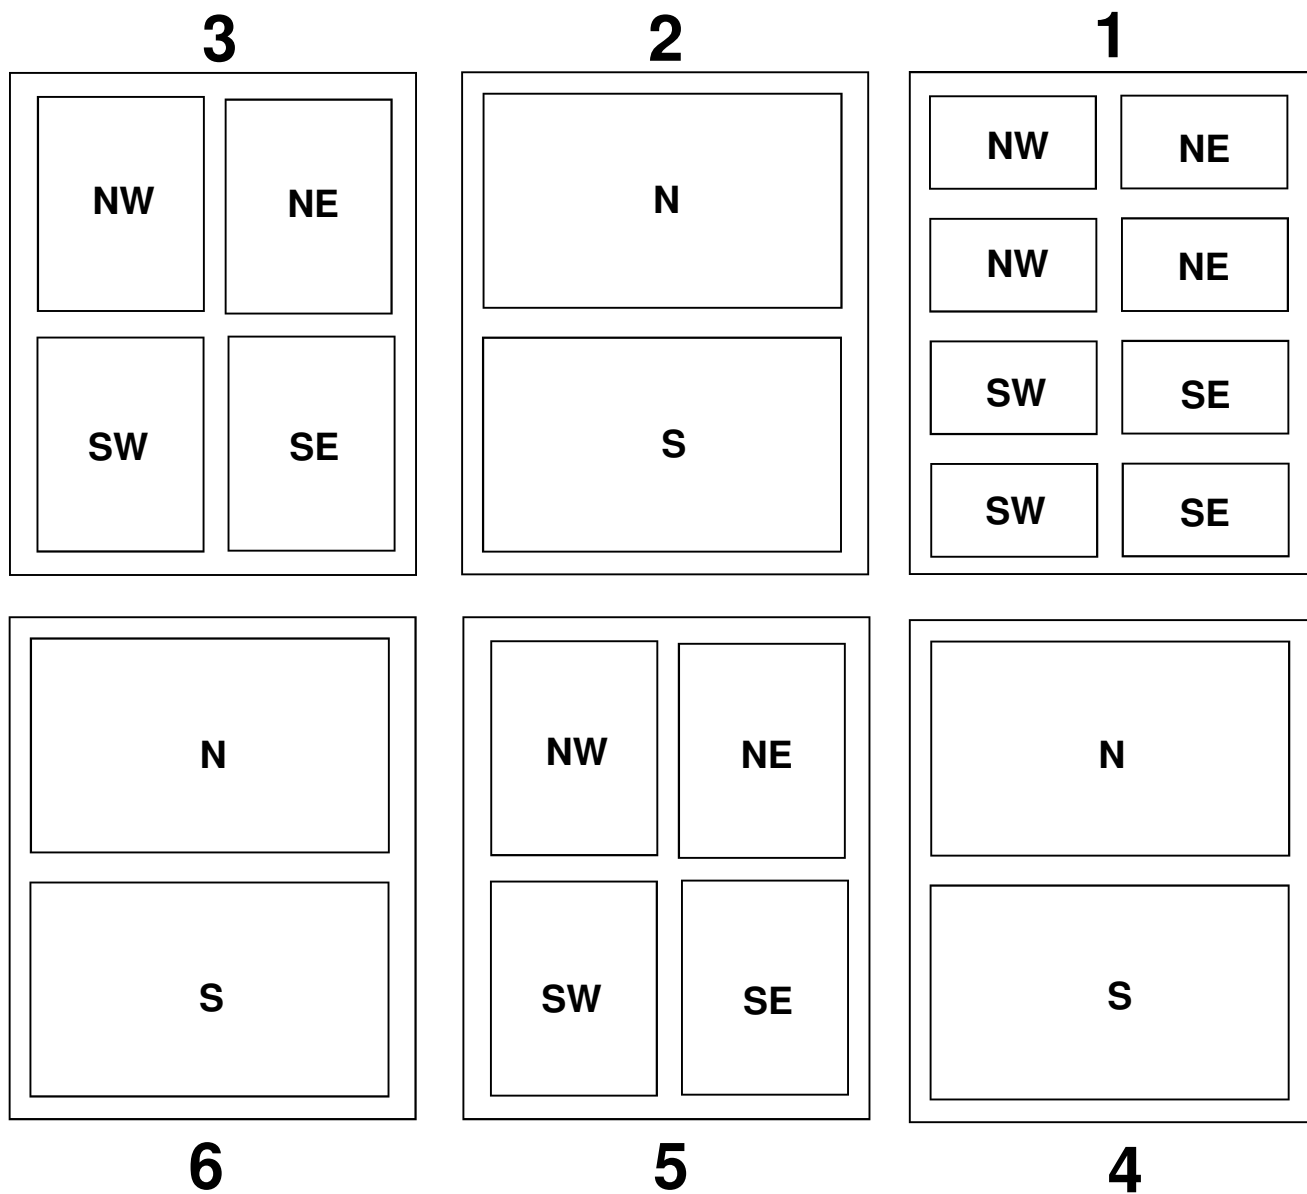

WATSON FIELD COMPLEX

41st Street NW
