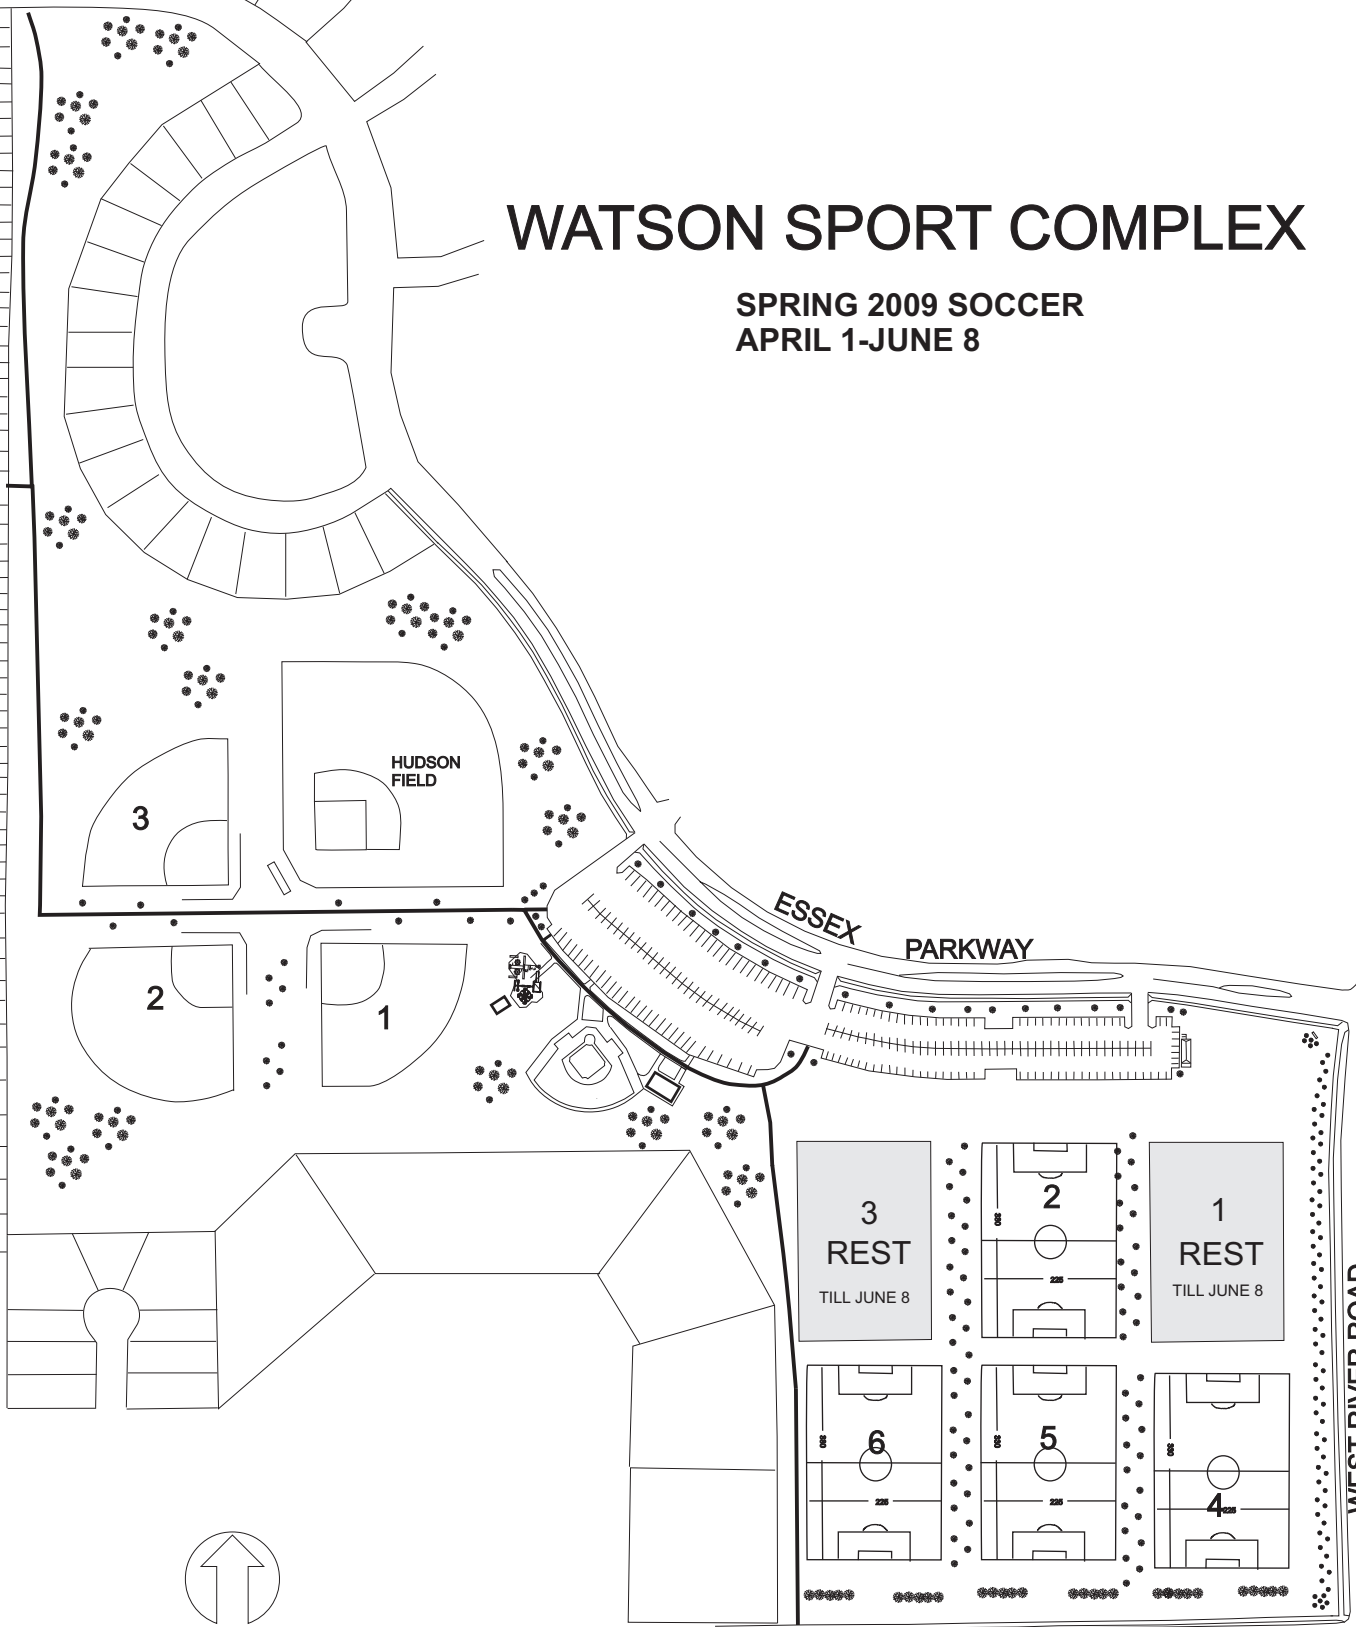

48 STREET NW

13 AVENUE NW

WATSON SPORT COMPLEX

SPRING 2009 SOCCER
APRIL 1-JUNE 8

HUDSON
FIELD

ESSEX
PARKWAY

WEST RIVER ROAD

41 STREET NW

1" = 500'